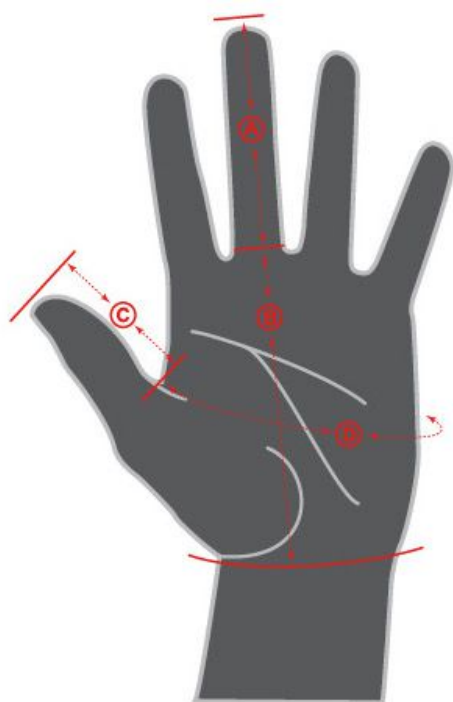

- A** MIDDLE FINGER LENGTH
Length from middle finger tip to base of finger at crease
- B** PALM LENGTH
Length of palm from middle finger tip crease to first crease below palm
- C** THUMB LENGTH
Length from thumb finger tip to base of thumb crease
- D** PALM CIRCUMFERENCE
Circumference of palm starting at base of thumb webbing

MEN'S GLOVE SIZING (CM)

	SM	MD	LG	XL	XXL
A MIDDLE FINGER LENGTH	< 8.1	8.1 - 8.6	8.6 - 9.0	9.0 - 9.4	> 9.4
B PALM LENGTH	< 11.1	11.1 - 11.3	11.3 - 11.7	11.7 - 12.1	> 12.1
C THUMB LENGTH	< 6.4	6.4 - 6.8	6.8 - 7.1	7.1 - 7.4	> 7.4
D PALM CIRCUMFERENCE	< 22	22 - 22.5	22.5 - 23.5	23.5 - 24.5	> 24.5

WOMEN'S GLOVE SIZING (CM)

	SM	MD	LG	XL	XXL
A MIDDLE FINGER LENGTH	< 6.9	6.9 - 7.4	7.4 - 7.8	7.8 - 8.2	> 8.2
B PALM LENGTH	< 9.7	9.7 - 10	10 - 10.4	10.4 - 10.8	> 10.8
C THUMB LENGTH	< 5.4	5.4 - 5.7	5.7 - 6.1	6.1 - 6.5	> 6.5
D PALM CIRCUMFERENCE	< 18.5	18.5 - 19.5	19.5 - 20.5	20.5 - 21.5	> 21.5